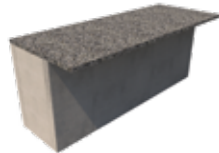

Large
Counter*

Description	Code	Quantity
18 x 36 panel - closed	ACCORDING TO COLOUR	4
18 x 36 panel	ACCORDING TO COLOUR	8
Anchor Slide	70971536	48
Joining plate	70971532	16
Outer corner	70971535	8