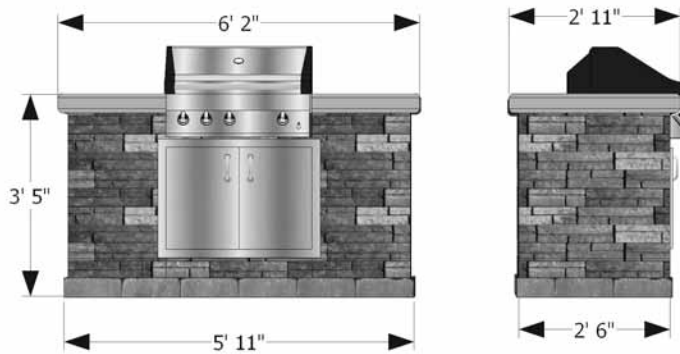

Bordeaux Grill Island

Bordeaux Grill Island

	Dimensions (in)
	41 x 30 x 71
Weight/fireplace	3055 lb

Colours

Codes	Colours
13110014	Sienna Natural Gas
13110015	Sienna Propane

Packaged on 2 pallets
Stocking location – Bolton