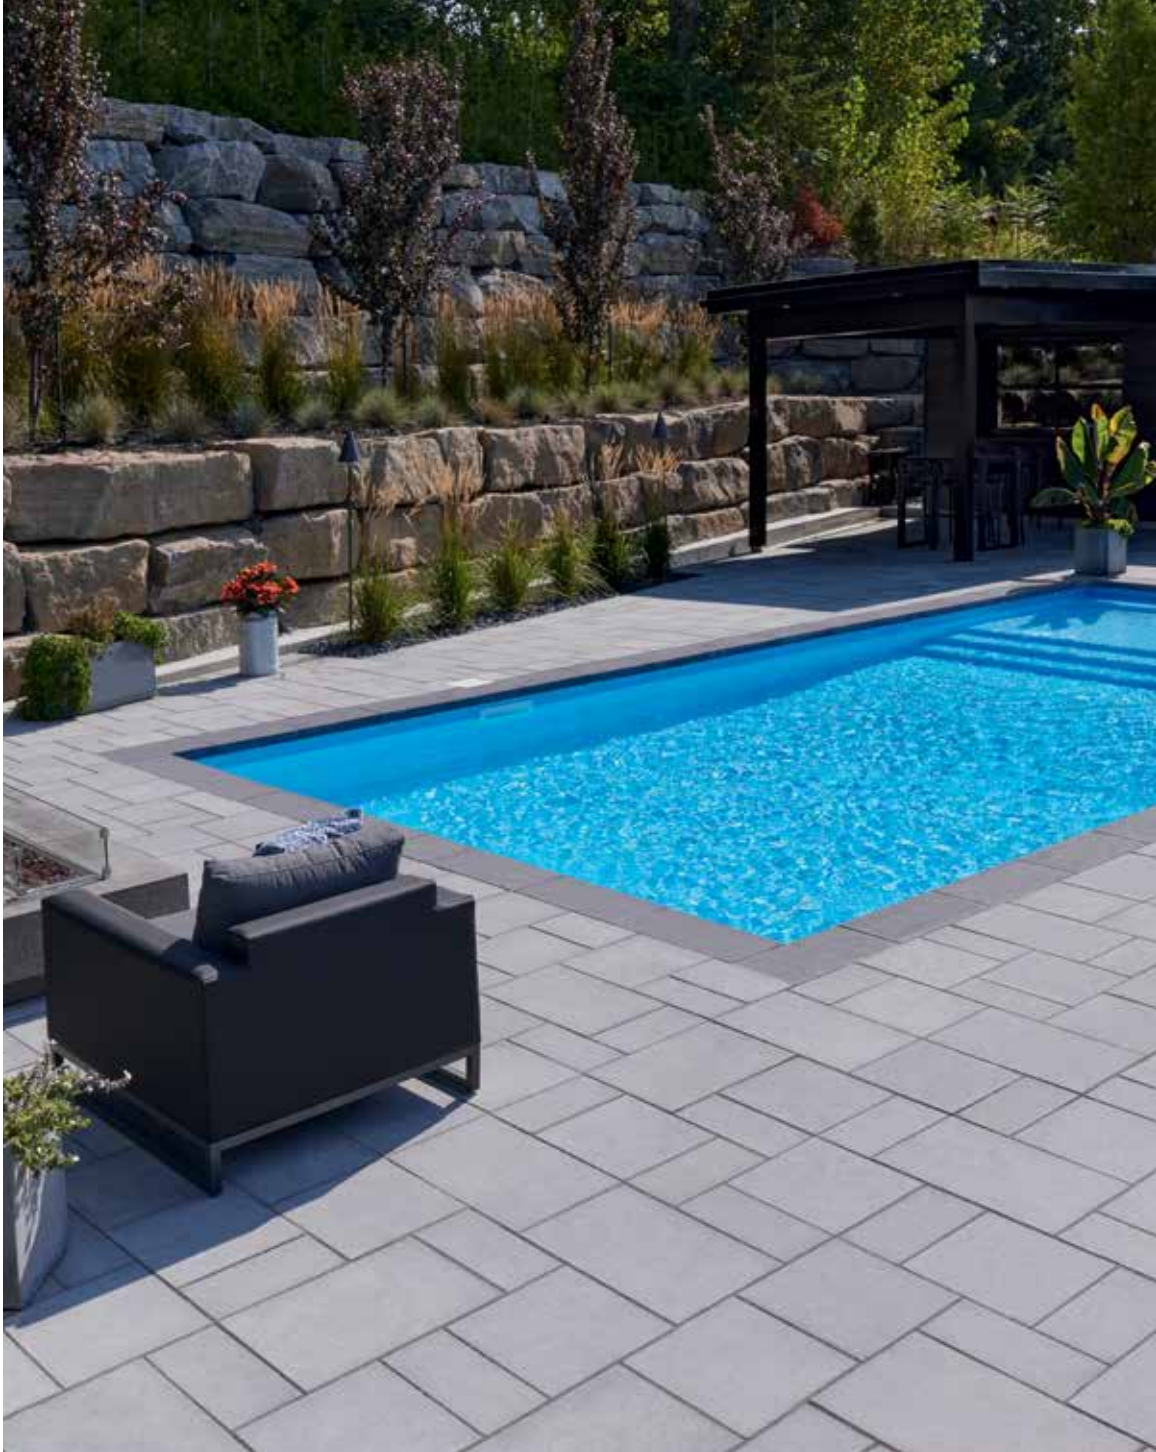

SmartCast Reflect Architectural Paver

Landscape Hatch Pattern Library - 54

SMARTCAST_REFLECT
Linear

MELVILLE_24X24_S_B2_50
Offset 1/2

MELVILLE_24X24_S_A2_50
Checkerboard

VERSAILLES_S_A_A1
Checkerboard

2023

PERMACON