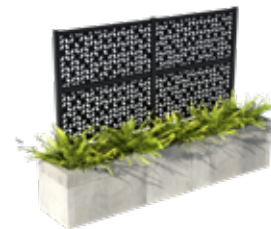

Description	Code	Quantity
Privacy Wall with Vertical Planter*	18 x 36 panel - closed	ACCORDING TO COLOUR	2
	18 x 36 panel	ACCORDING TO COLOUR	8
	6 x 36 panel - closed	ACCORDING TO COLOUR	3
	6 x 36 panel	ACCORDING TO COLOUR	3
	Anchor Slide	204000304	66
	Joining plate	204000300	12
	Outer corner	204000303	20
	Stretcher bar	204000302	1