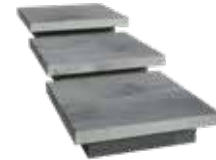

Resources and Inspiration

Download the ARTEX Idea Book and discover a multitude of great ideas!

* All accessories such as BBQ, wood, burner tray and all other accessories are not included.
IMPORTANT: Please note that kits are not sold assembled.